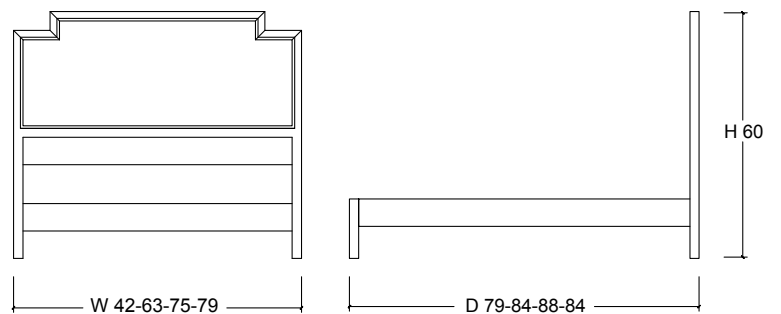

PARKER UPHOLSTERED BED

DIMENSIONS

Twin W42 D79 H60
Queen W63 D84 H60
Cal King W75 D88 H60
E King W79 D84 H60

SHOWN IN

White Wash

MATERIAL

Alder wood

Available in Headboard Only
Foundation/Box Spring Required

Available in all wood finishes

Available in all faux leather finishes

Available in all fabrics, muslin, or COM

PARKER UPHOLSTERED BED HEADBOARD ONLY

DIMENSIONS

Twin W42 D2 H60

Queen W63 D2 H60

Cal King W75 D2 H60