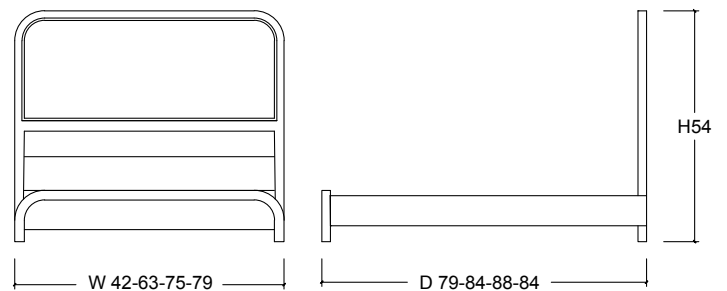

MORGAN UPHOLSTERED BED

DIMENSIONS

Twin W42 D79 H54
Queen W63 D84 H54
Cal King W75 D88 H54
E King W79 D84 H54

SHOWN IN

Olive with fabric

MATERIAL

Alder wood

Available in Headboard Only
Foundation/Box Spring Required

Available in all wood finishes

Available in all faux leather finishes

Available in all fabrics, muslin, or COM

MORGAN UPHOLSTERED BED HEADBOARD ONLY

DIMENSIONS

Twin W42 D2 H54

Queen W63 D2 H54

Cal King W75 D2 H54