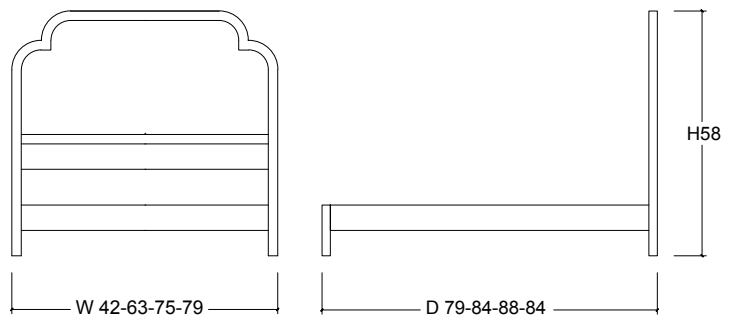

FLORENCE UPHOLSTERED BED

DIMENSIONS

Twin W42 D79 H58
Queen W63 D84 H58
Cal King W75 D88 H58
E King W79 D84 H58

SHOWN IN

Almond no distress with COM

MATERIAL

Alder wood

Available in Headboard Only
Foundation/Box Spring Required

Available in all wood finishes

Available in all faux leather finishes

Available in all fabrics, muslin, or COM

FLORENCE UPHOLSTERED BED HEADBOARD ONLY

DIMENSIONS

Twin W42 D2 H58

Queen W63 D2 H58

Cal King W75 D2 H58