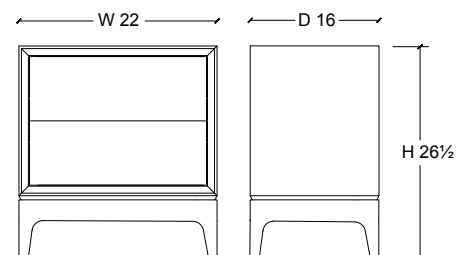

MATERIAL

Alder wood with veneer interior drawers

Available in all wood finishes