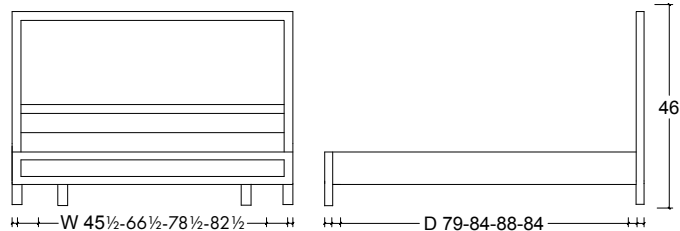

ZOE UPHOLSTERED PLATFORM BED

DIMENSIONS

Twin W45½ D79 H46
 Queen W66½ D84 H46
 Cal King W78½ D88 H46
 E King W82½ D84 H46

SHOWN IN

White Wash Matte Stained Finish and Stone Boucle

MATERIAL

Alder wood

Available in Headboard Only

Available in all wood finishes

Available in all faux leather finishes

Available in all fabrics, muslin, or COM

ZOE UPHOLSTERED HEADBOARD ONLY

DIMENSIONS

Twin W45½ D3 H46

Queen W66½ D3 H46

Cal King W78½ D3 H46