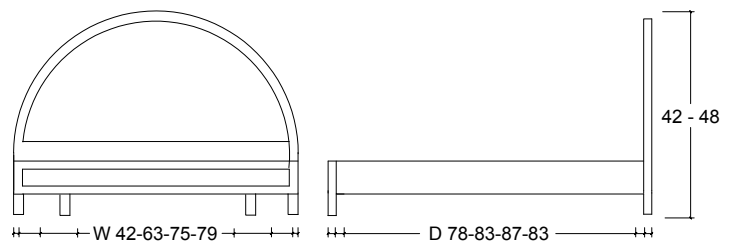

PHOEBE UPHOLSTERED PLATFORM BED

DIMENSIONS

Twin W42 D78 H42
Queen W63 D83 H48
Cal King W75 D87 H48
E King W79 D83 H48

SHOWN IN

White Wash Matte Stained Finish and Stone Boucle

MATERIAL

Alder wood

Available in Headboard Only

Available in all wood finishes

Available in all faux leather finishes

Available in all fabrics, muslin, or COM

PHOEBE UPHOLSTERED HEADBOARD ONLY

DIMENSIONS

Twin W42 D2 H42

Queen W63 D2 H48

Cal King W75 D2 H48