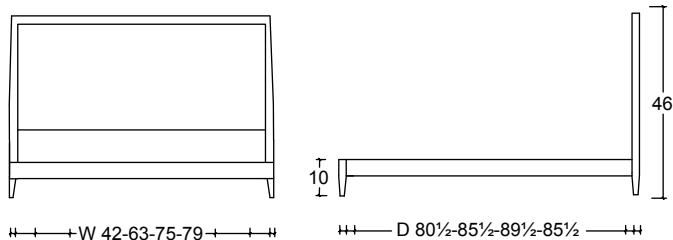

GRIFFIN VENEER PLATFORM BED

DIMENSIONS

Twin W42 D80½ H46
 Queen W63 D85½ H46
 Cal King W75 D89½ H46
 E King W79 D85½ H46

SHOWN IN

White with no rubout and Veneer

Available in Headboard Only

Available in all painted finishes only

GRIFFIN VENEER HEADBOARD ONLY

DIMENSIONS

Twin W42 D3 H46

Queen W63 D3 H46

Cal King W75 D3 H46

E King W79 D3 H46

Supplied with no holes no bracket

Available in all painted finishes only