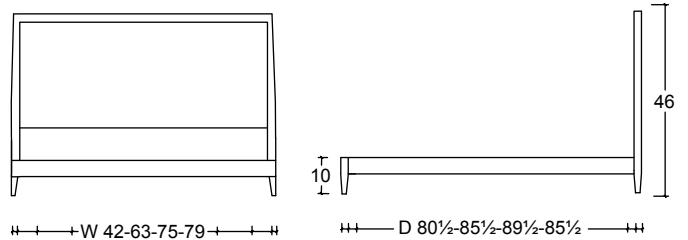

GRIFFIN UPHOLSTERED PLATFORM BED

DIMENSIONS

Twin W42 D80½ H46
 Queen W63 D85½ H46
 Cal King W75 D89½ H46
 E King W79 D85½ H46

SHOWN IN

Black with no rubout
 and Tusk Faux Leather Channel Baffling

MATERIAL

Alder wood

Available in Headboard Only

Available in all wood finishes

Available in all faux leather finishes

Available in all fabrics, muslin, or COM

GRIFFIN UPHOLSTERED HEADBOARD ONLY

DIMENSIONS

Twin W42 D3 H46

Queen W63 D3 H46