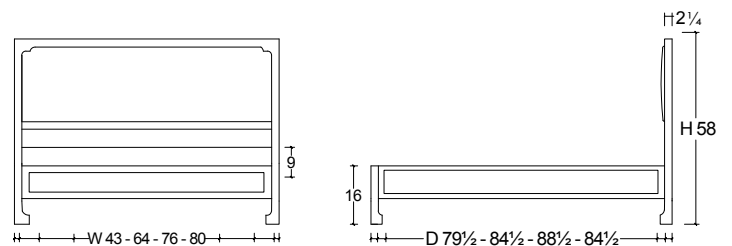

MORRIS UPHOLSTERED BED LUXE

DIMENSIONS

Twin W43 D79½ H58	Base yardage 1½
Queen W64 D84½ H58	Base yardage 2
Cal King W76 D88½ H58	Base yardage 2½
E King W80 D84½ H58	Base yardage 2½

All Footboards H16 - All Side Rails H9 - Bottom of Side Rail to Floor: H7
 Bottom of the Box spring will sit 91/2" from the ground

MORRIS UPHOLSTERED BED LUXE HEADBOARD ONLY

DIMENSIONS

Twin W43 D2 H58	Base yardage 1 ½
Queen W64 D2 H58	Base yardage 2
Cal King W76 D2 H58	Base yardage 2 ½
E King W80 D2 H58	Base yardage 2 ½

Supplied with no holes no bracket