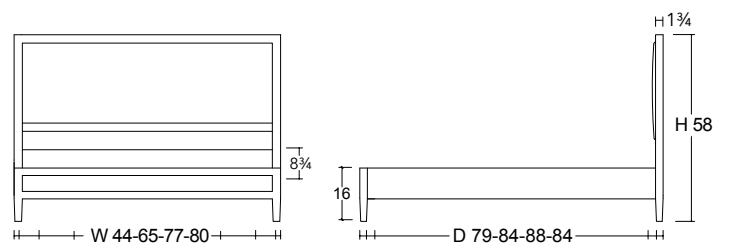

JASPER UPHOLSTERED BED LUXE

DIMENSIONS

Twin W44 D79 H58	Base yardage 1 ½
Queen W65 D84 H58	Base yardage 2
Cal. King W77 D88 H58	Base yardage 2 ½
E King W80 D84 H58	Base yardage 2 ½

All Footboards H16 - All Side Rails H10 - Bottom of Side Rail to Floor: H6
 Bottom of the Box spring will sit 8" from the ground

JASPER UPHOLSTERED BED LUXE HEADBOARD ONLY

DIMENSIONS

Twin W44 D2 H58	Base yardage 1 ½
Queen W65 D2 H58	Base yardage 2
Cal. King W77 D2 H58	Base yardage 2 ½
E King W80 D2 H58	Base yardage 2 ½

Supplied with no holes no bracket