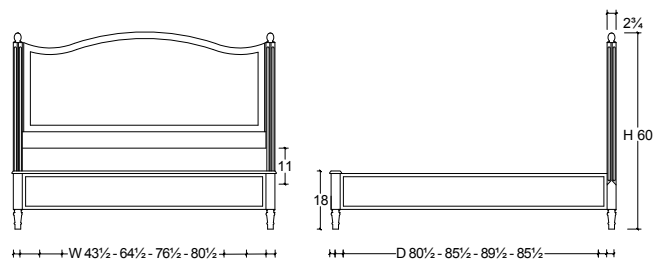

MATERIAL

Alder wood and veneers

Available in Headboard Only

Available in all wood finishes