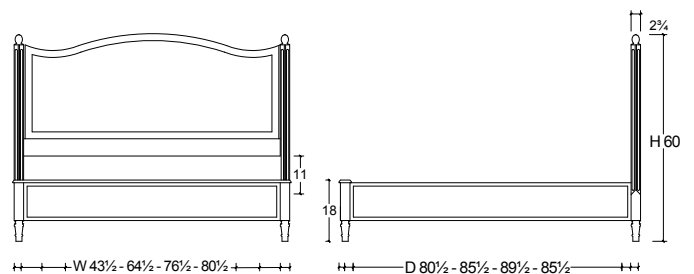

ISABELLA UPHOLSTERED BED LUXE

DIMENSIONS

Twin W43½ D80½ H60	Base yardage 1½
Queen W64½ D85½ H60	Base yardage 2
Cal King W76½ D89½ H60	Base yardage 2½
E King W80½ D85½ H60	Base yardage 2½

All Footboards H20 - All Side Rails H6 - Bottom of Side Rail to Floor: H8
Bottom of the Box spring will sit 10½" from the ground

ISABELLA UPHOLSTERED BED LUXE HEADBOARD ONLY

DIMENSIONS

Twin W43½ D3 H60	Base yardage 1½
Queen W64½ D3 H60	Base yardage 2
Cal King W76½ D3 H60	Base yardage 2½
E King W80½ D3 H60	Base yardage 2½

Supplied with no holes no bracket