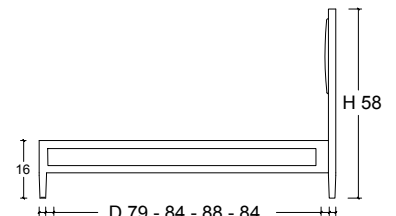

FELIX UPHOLSTERED BED LUXE

DIMENSIONS

Twin W42 D79 H58	base yardage 1½
Queen W64 D84 H58	base yardage 2
Cal King W76 D88 H58	base yardage 2½
E King W80 D84 H58	base yardage 2½

All Footboards H16 - All Side Rails H10

Bottom of Side Rail to Floor: H6 Bottom of the Box spring will sit 8" from the ground

SHOWN IN

Grey Wash Matte Stained Finish with Sea Salt linen

MATERIAL

Alder wood

Available in Headboard Only

Available in all wood finishes

Available in all faux leather finishes

Available in all fabrics, muslin, or COM

FELIX UPHOLSTERED HEADBOARD ONLY

DIMENSIONS

Twin W42 D2 H58	base yardage 1 ½
Queen W64 D2 H58	base yardage 2
Cal King W76 D2 H58	base yardage 2 ½
E King W80 D2 H58	base yardage 2 ½