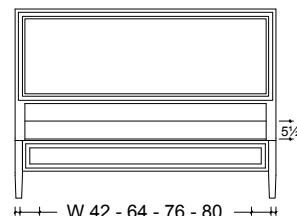

FELIX UPHOLSTERED BED LUXE

DIMENSIONS

Twin W42 D79 H58	base yardage 1½
Queen W64 D84 H58	base yardage 2
Cal King W76 D88 H58	base yardage 2½
E King W80 D84 H58	base yardage 2½

All Footboards H16 - All Side Rails H10

Bottom of Side Rail to Floor: H6 Bottom of the Box spring will sit 8" from the ground

SHOWN IN

Grey Wash Matte Stained Finish with Sea Salt linen

MATERIAL

Alder wood

Available in Headboard Only

Available in all wood finishes

Available in all faux leather finishes

Available in all fabrics, muslin, or COM

FELIX UPHOLSTERED HEADBOARD ONLY

DIMENSIONS

Twin W42 D2 H58	base yardage 1 ½
Queen W64 D2 H58	base yardage 2
Cal King W76 D2 H58	base yardage 2 ½
E King W80 D2 H58	base yardage 2 ½