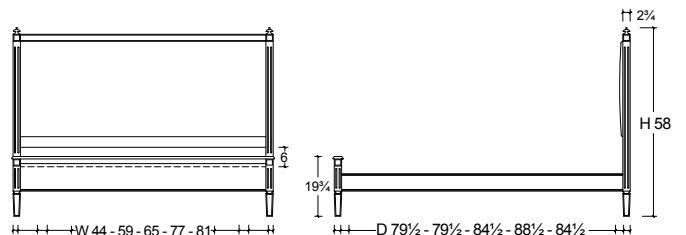

SWEDISH UPHOLSTERED BED LUXE

DIMENSIONS

Twin W44 D79½ H58	Base yardage 1½
Full W59 D79½ H58	Base yardage 2
Queen W65 D84½ H58	Base yardage 2
Cal King W77 D88½ H58	Base yardage 2½
E King W81 D84½ H58	Base yardage 2½

Available in Headboard Only

Available in all wood finishes

Available in all faux leather finishes

Available in all fabrics, muslin, or COM

SWEDISH UPHOLSTERED HEADBOARD ONLY

DIMENSIONS

Twin W44 D2 H58	Base yardage 1 ½
Full W59 D2 H58	Base yardage 2
Queen W65 D2 H58	Base yardage 2
Cal King W77 D2 H58	Base yardage 2 ½
E King W81 D2 H58	Base yardage 2 ½