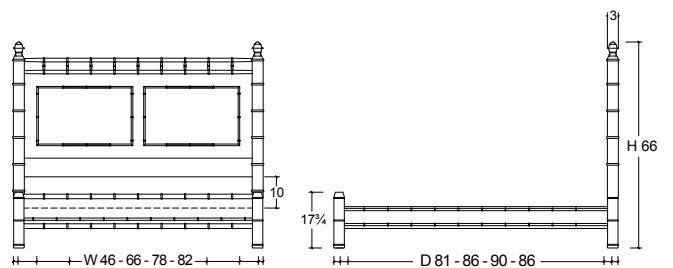

MATERIAL

Alder wood and veneer

Available in Headboard Only

Available in all wood finishes