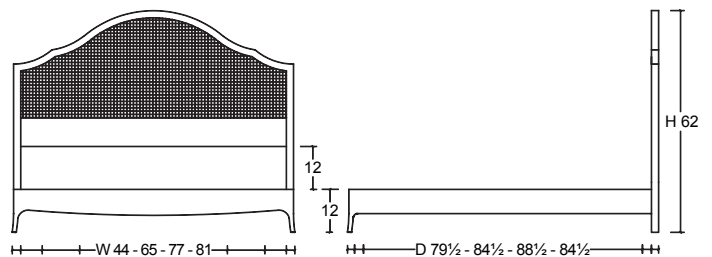

REDFORD HOUSE™

FIONA CANE BED LUXE

DIMENSIONS

Twin W44 D79½ H62

Queen W65 D84½ H62

Cal King W77 D88½ H62

E King W81 D84½ H62

All Footboards H12 - All Side Rails H7 - Bottom of Side Rail to Floor: H5

Bottom of the Box spring will sit 7½" from the ground

SHOWN IN

Shell Grey with no rubout and Painted cane

MATERIAL

Alder wood and veneer

Available in Headboard Only

Available in painted, stained or natural cane

Available in all wood finishes