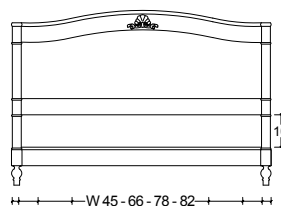

REDFORD HOUSE™

CLASSIC SHELL BED LUXE

DIMENSIONS

Twin W45 D82 H54
Queen W66 D87 H54
Cal King W78 D91 H54
E King W82 D87 H54

All Footboards H19 - All Side Rails H5 - Bottom of Side Rail to Floor: H6
Bottom of the Box spring will sit 8½" from the ground

SHOWN IN

French Grey with no rubout
Available without shell upon request

MATERIAL

Alder wood and veneers

Available in Headboard Only

Available in all wood finishes

CLASSIC SHELL BED LUXE HEADBOARD ONLY

DIMENSIONS

Twin W45 D3 H54

Queen W66 D3 H54

Cal King W78 D3 H54

E King W82 D3 H54

Supplied with no holes no bracket

MATERIAL

Alder wood and veneers

Available in all wood finishes