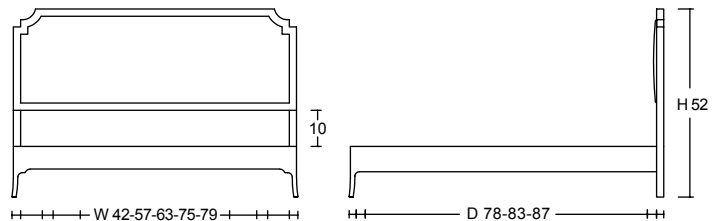

REDFORD HOUSE™

BENNETT UPHOLSTERED BED LUXE

DIMENSIONS

Twin W42 D78 H52	Base yardage 1½
Full W57 D78 H52	Base yardage 2
Queen W63 D83 H52	Base yardage 2
Cal King W75 D87 H52	Base yardage 2½
E King W79 D83 H52	Base yardage 2½

All Footboards H14 - All Side Rails H7 - Bottom of Side Rail to Floor: H8
Bottom of the Box spring will sit 10½" from the ground

SHOWN IN

Shell Grey with rubout and Sea Salt linen

MATERIAL

Alder wood and veneers

Available in Headboard Only

Available in all wood finishes

Available in all faux leather finishes

Available in all fabrics, muslin, or COM